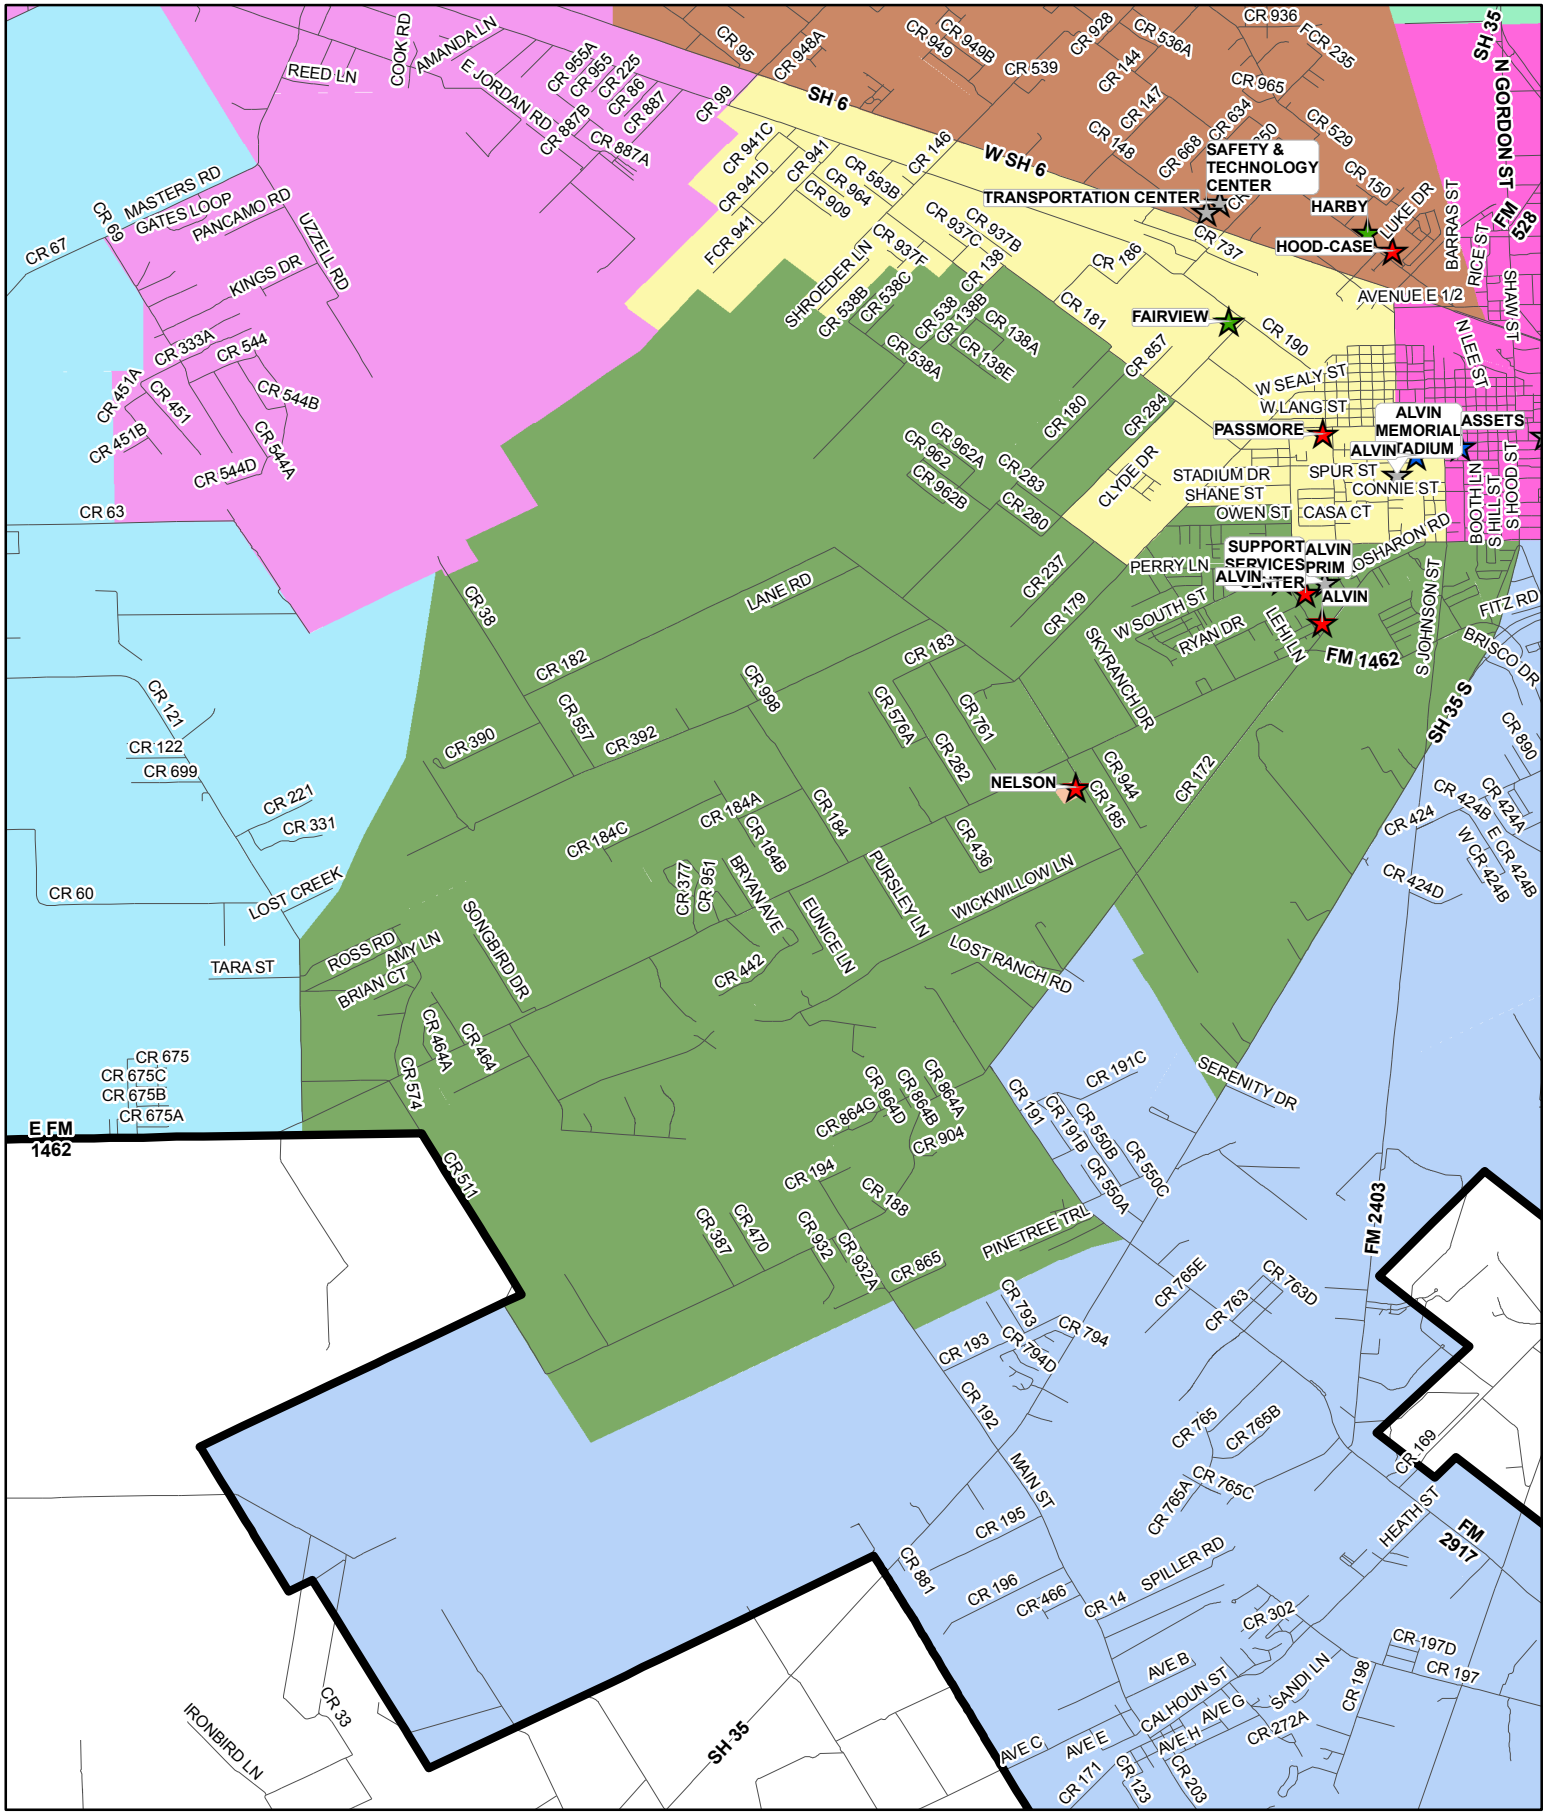

Current Attendance Zones

Nelson Elementary

2019-2020 Attendance Zones

- ★ ELEM
- ★ JH
- ★ HIGH
- ★ OTHER
- ★ FUTURE