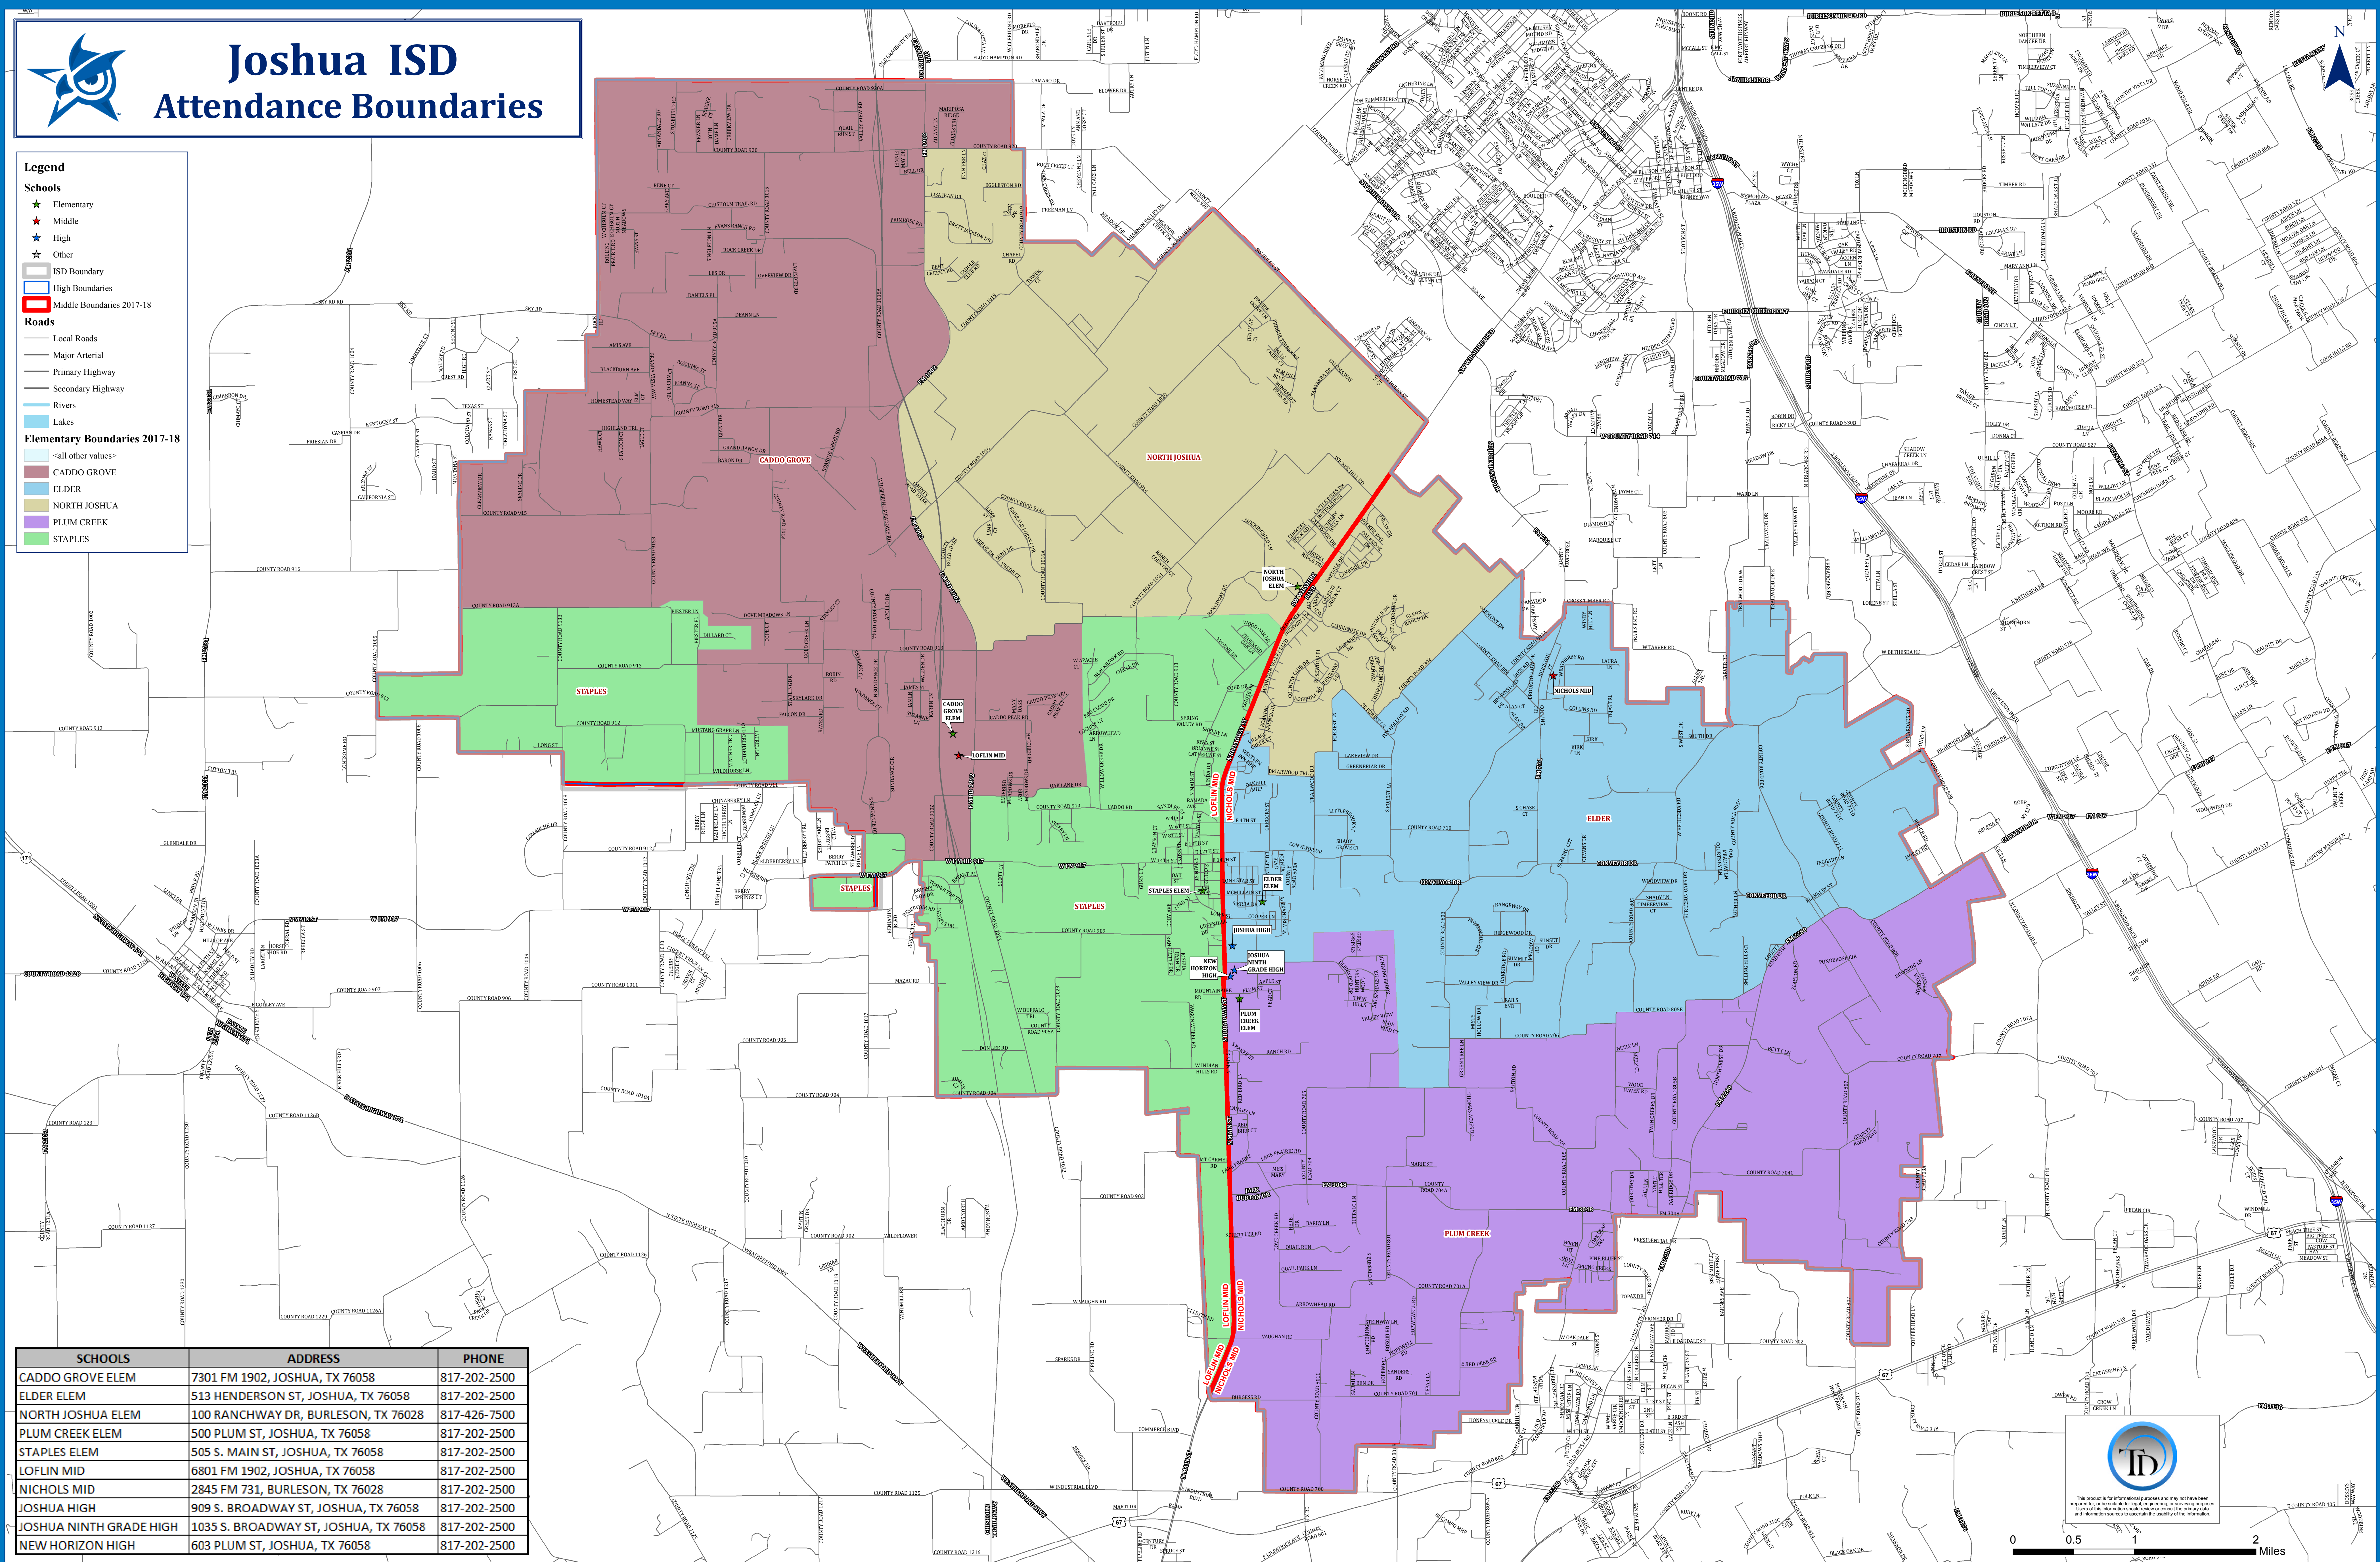

Joshua ISD Attendance Boundaries

Legend

Schools

- ★ Elementary
- ★ Middle
- ★ High
- ★ Other

- ▭ ISD Boundary
- ▭ High Boundaries
- ▭ Middle Boundaries 2017-18

Roads

- Local Roads
- Major Arterial
- Primary Highway
- Secondary Highway

Rivers

Lakes

Elementary Boundaries 2017-18

- ▭ -all other values-
- ▭ CADDO GROVE
- ▭ ELDER
- ▭ NORTH JOSHUA
- ▭ PLUM CREEK
- ▭ STAPLES

SCHOOLS	ADDRESS	PHONE
CADDO GROVE ELEM	7301 FM 1902, JOSHUA, TX 76058	817-202-2500
ELDER ELEM	513 HENDERSON ST, JOSHUA, TX 76058	817-202-2500
NORTH JOSHUA ELEM	100 RANCHWAY DR, BURLESON, TX 76028	817-426-7500
PLUM CREEK ELEM	500 PLUM ST, JOSHUA, TX 76058	817-202-2500
STAPLES ELEM	505 S. MAIN ST, JOSHUA, TX 76058	817-202-2500
LOFLIN MID	6801 FM 1902, JOSHUA, TX 76058	817-202-2500
NICHOLS MID	2845 FM 731, BURLESON, TX 76028	817-202-2500
JOSHUA HIGH	909 S. BROADWAY ST, JOSHUA, TX 76058	817-202-2500
JOSHUA NINTH GRADE HIGH	1035 S. BROADWAY ST, JOSHUA, TX 76058	817-202-2500
NEW HORIZON HIGH	603 PLUM ST, JOSHUA, TX 76058	817-202-2500