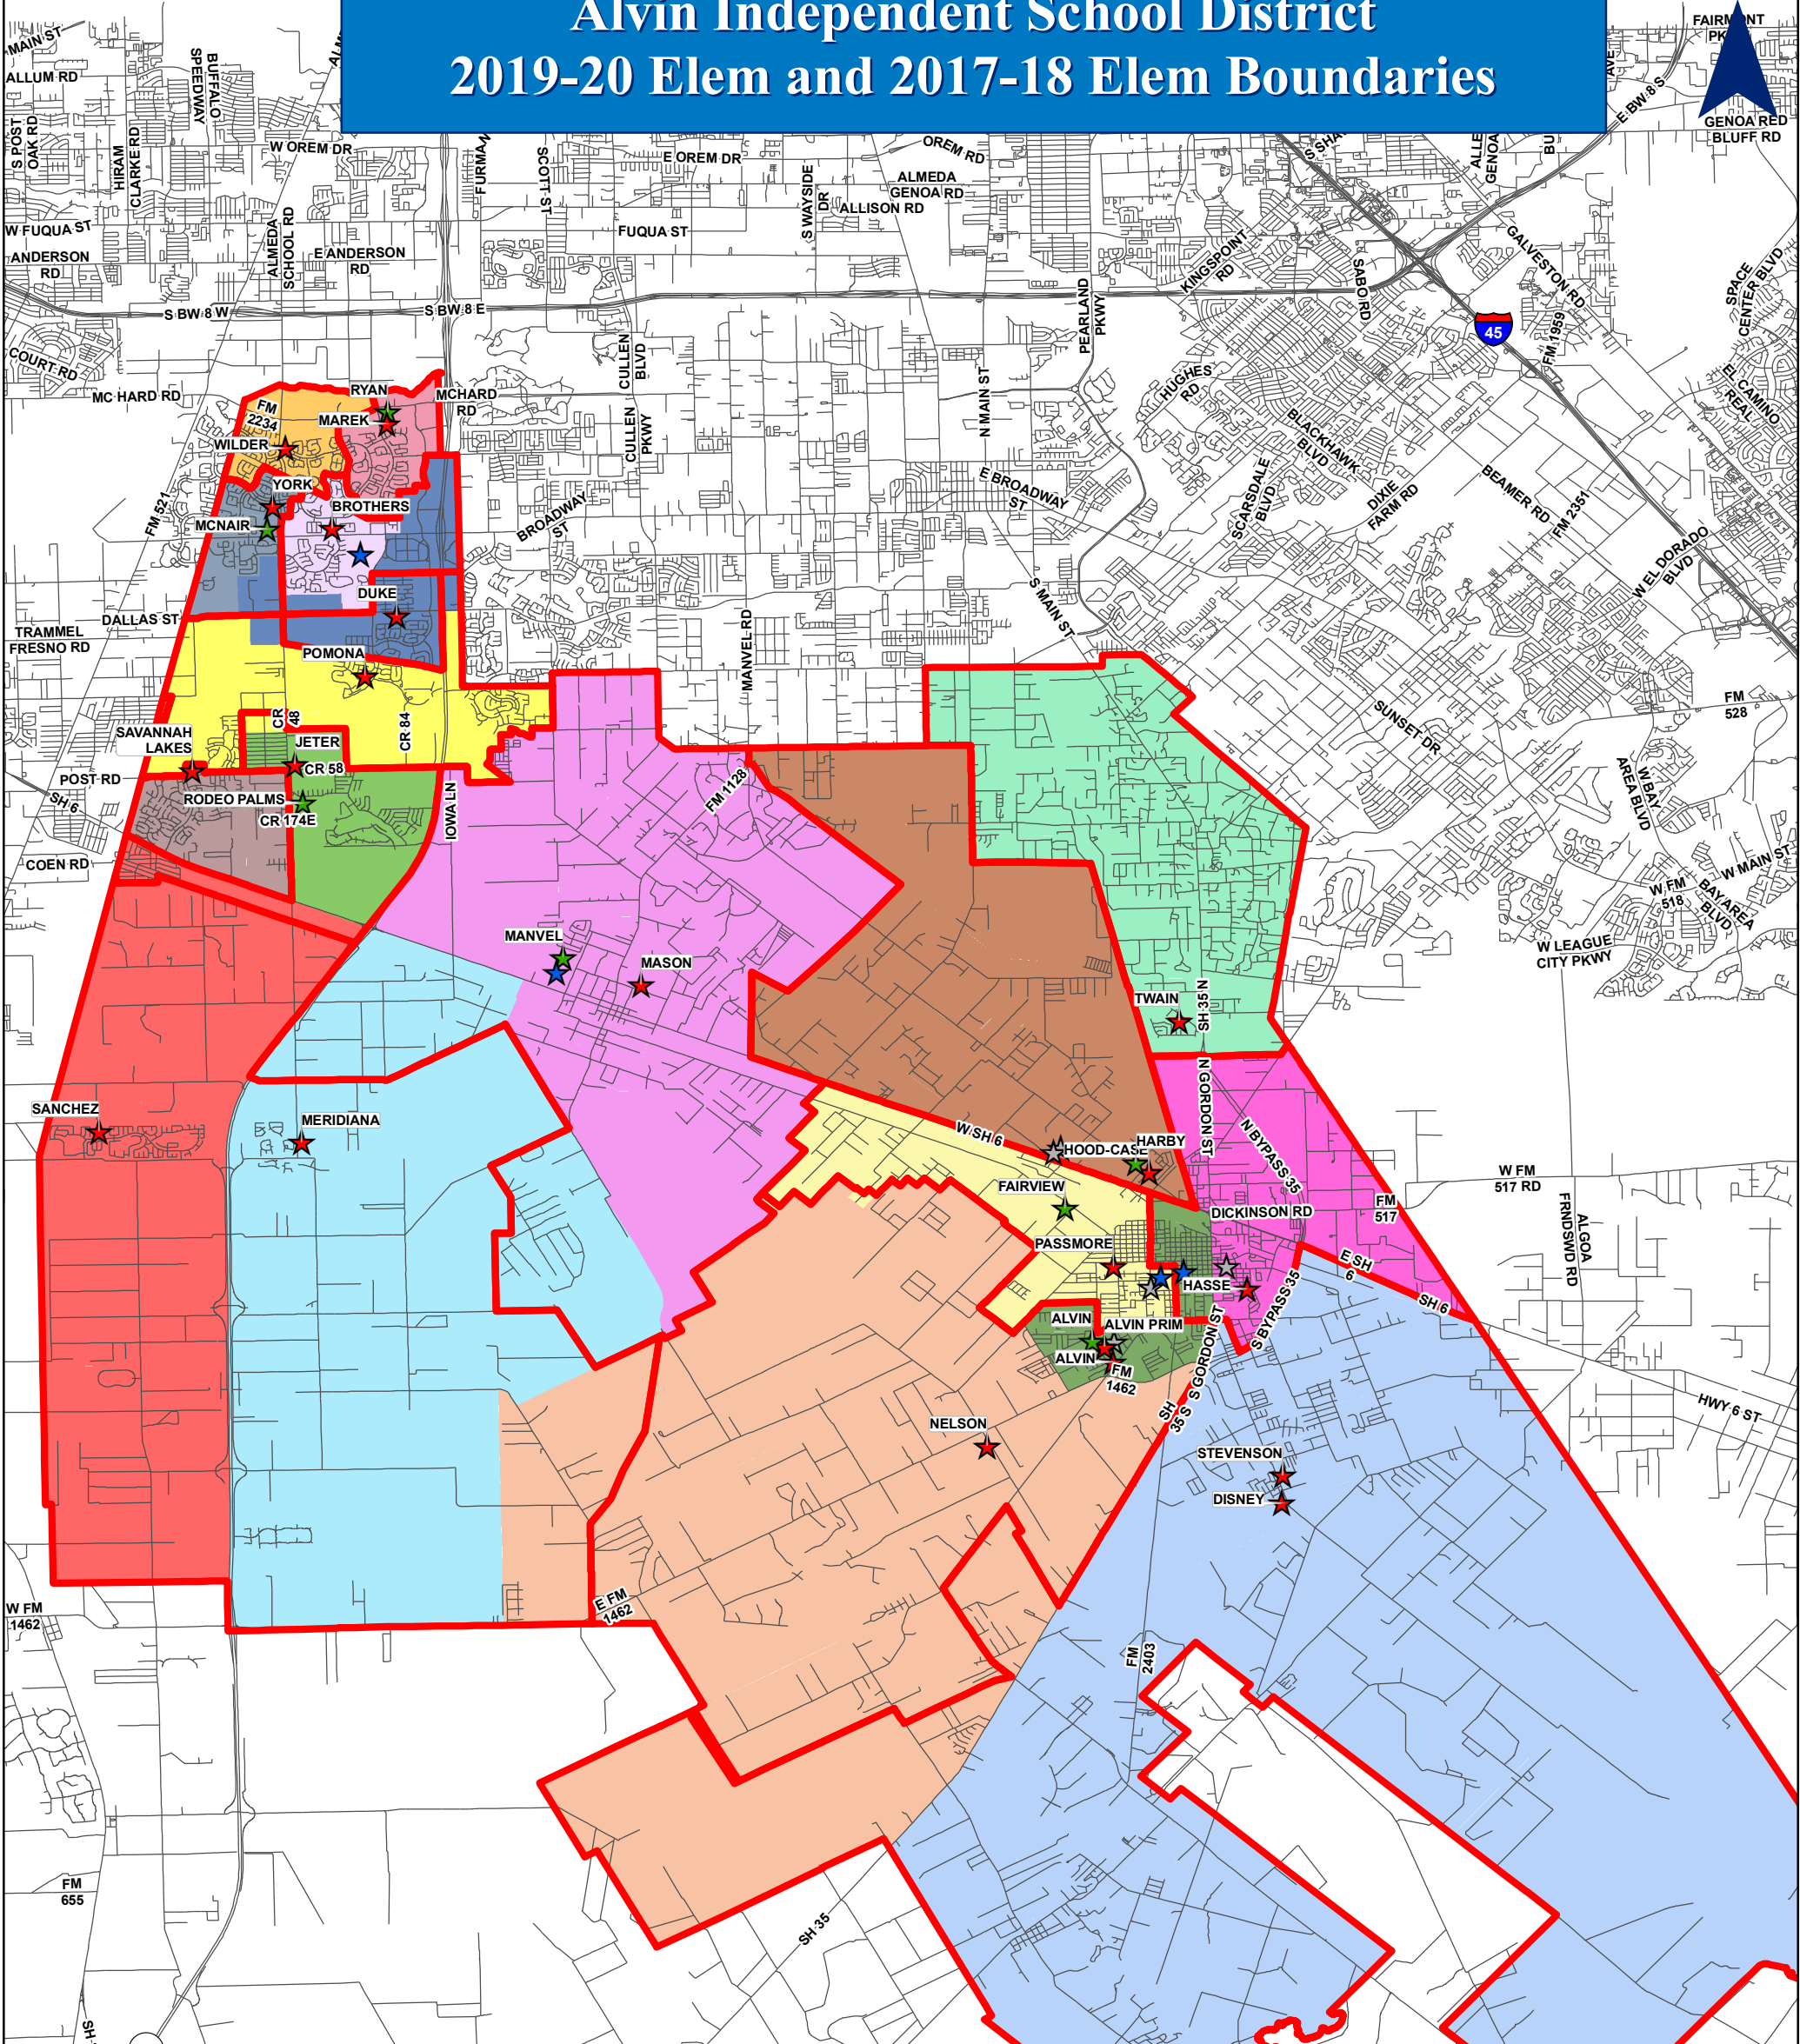

Alvin Independent School District 2019-20 Elem and 2017-18 Elem Boundaries

Schools	
★ ELEM	HOOD-CASE
★ JH	JETER
★ HIGH	MAREK
★ OTHER	MASON
★ FUTURE	MERIDIANA
	NELSON
	PASSMORE
	POMONA
	SANCHEZ
	SAVANNAH LAKES
	STEVENSON/DISNEY
	TWAIN
	WILDER
	YORK
2017-18 Elementary Boundaries	
[Red Outline] 2017-18 Elementary Boundaries	
Planning Areas	
[Green Box] ALVIN	
[Purple Box] BROTHERS	
[Blue Box] DUKE	
[Pink Box] HASSE	